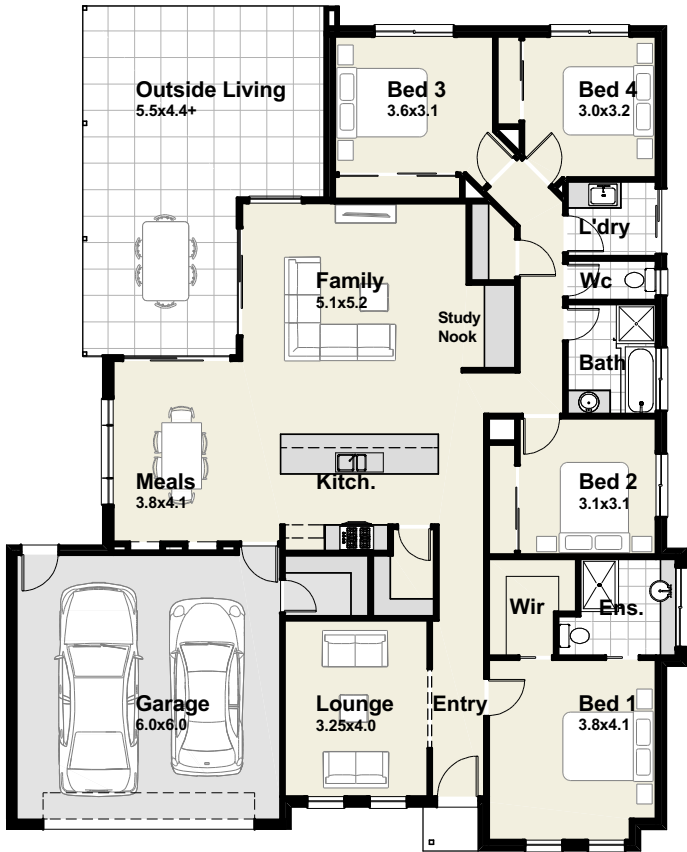

* Contemporary Facade Shown

Somerton 255

© Copyright

Urban Facade

Traditional Facade

Traditional Specifications

Residence	175.34m ²
Garage	42.32m ²
Porch	1.24m ²
Outside Living	36.64m ²
Total	255.54m²
Width	15.43m
Length	19.95m
	4
	2
	2

Dimensions, photographs and sketches are approximate only and may include optional features. Check with your builder for standard inclusions.