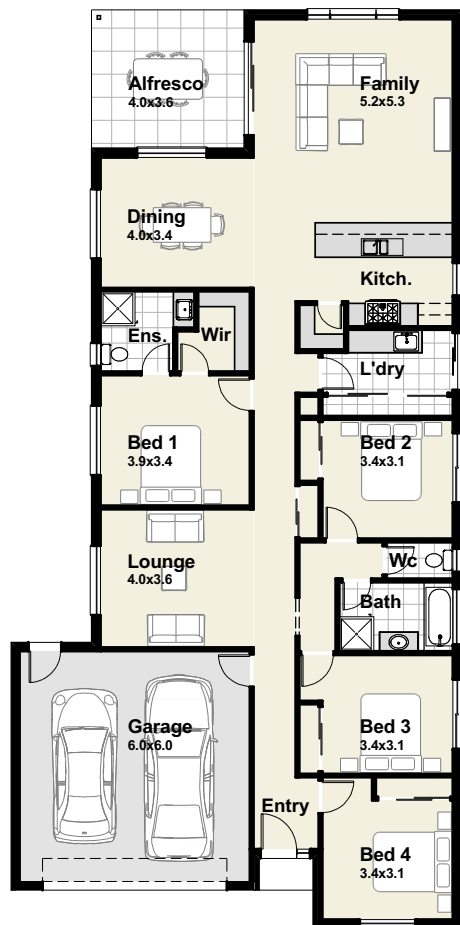

* Traditional Facade Shown

Mitcham 238

© Copyright

Classic Facade

Urban Facade

Traditional Specifications

Residence	183.64m ²
Garage	39.41m ²
Porch	1.16m ²
Alfresco	14.33m ²
Total	238.54m²

Width	11.74m
Length	23.92m

Dimensions, photographs and sketches are approximate only and may include optional features. Check with your builder for standard inclusions.