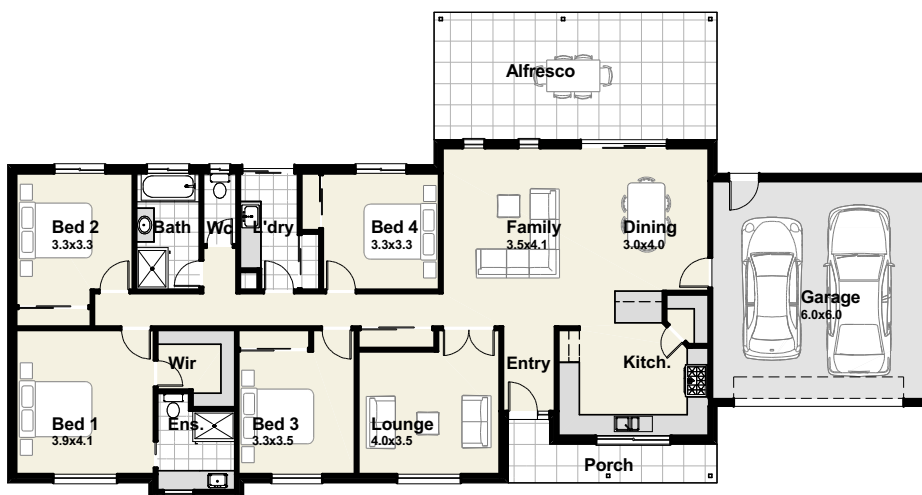

* Traditional Facade Shown

Ivanhoe 256

© Copyright

Classic Facade

Homestead Facade

Dimensions, photographs and sketches are approximate only and may include optional features. Check with your builder for standard inclusions.

Traditional Specifications

Residence	178.77m ²
Garage	41.19m ²
Alfresco	28.80m ²
Porch	7.25m ²
Total	256.01m²

Width	26.16m
Length	13.75m