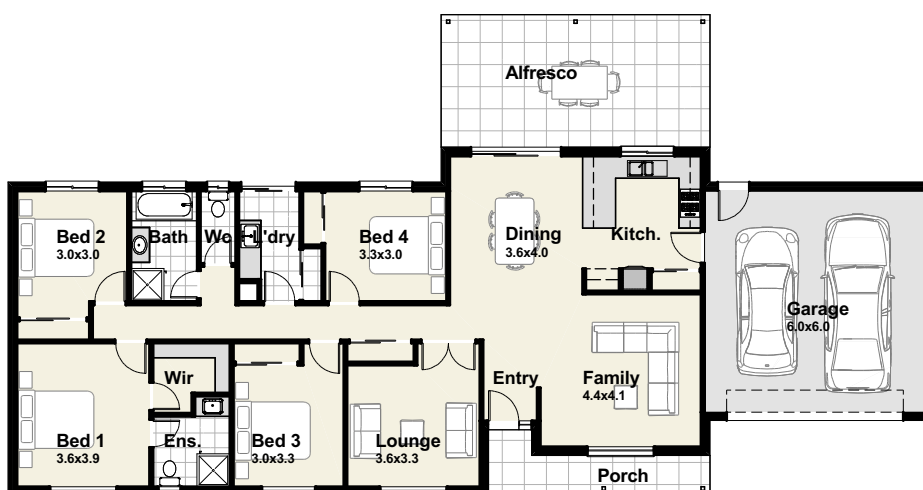

* Homestead Facade Shown

Ivanhoe 234

© Copyright

Urban Facade

Traditional Facade

Dimensions, photographs and sketches are approximate only and may include optional features. Check with your builder for standard inclusions.

Traditional Specifications

Residence	160.78m ²
Garage	40.18m ²
Alfresco	26.28m ²
Porch	7.37m ²
Total	234.61m²

Width	25.12m
Length	13.06m