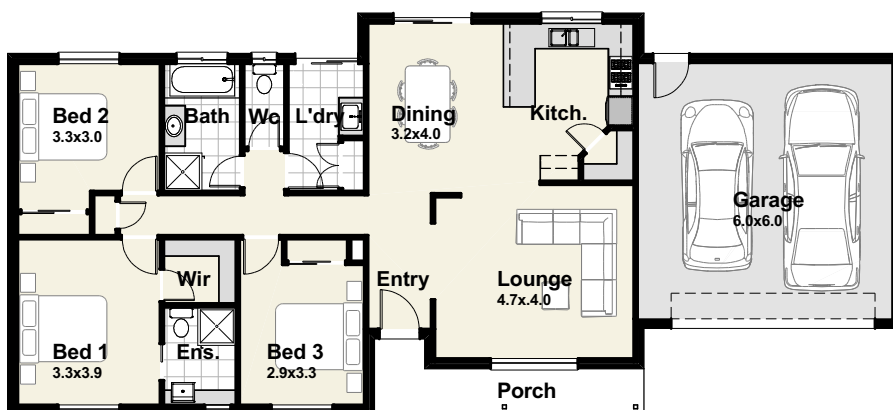

* Homestead Facade Shown

Ivanhoe 173

© Copyright

Urban Facade

Traditional Facade

Traditional Specifications

Residence	125.15m ²
Garage	40.18m ²
Porch	7.74m ²

Total 173.07m²

Width	21.04m
Length	9.46m

Dimensions, photographs and sketches are approximate only and may include optional features. Check with your builder for standard inclusions.