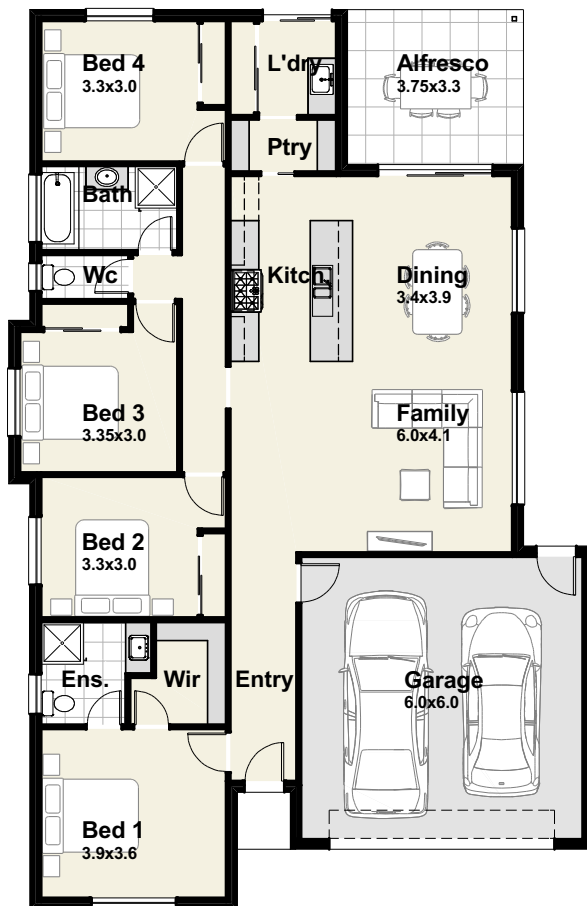

* Traditional Facade Shown

Hallam 204

© Copyright

Dimensions, photographs and sketches are approximate only and may include optional features. Check with your builder for standard inclusions.

Eco Facade

Classic Facade

Traditional Specifications

Residence	151.60m ²
Garage	39.34m ²
Porch	1.37m ²
Alfresco	12.38m ²
Total	204.69m²

Width	11.99m
Length	19.16m