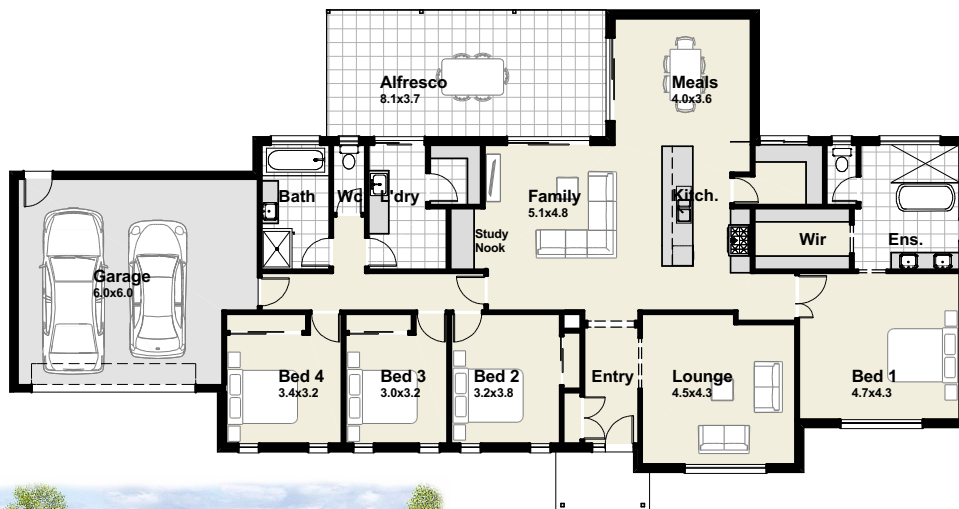

* Urban Facade Shown

Burnley 291

© Copyright

Homestead Facade

Traditional Facade

Dimensions, photographs and sketches are approximate only and may include optional features. Check with your builder for standard inclusions.

Traditional Specifications

Residence	212.86m ²
Garage	44.36m ²
Alfresco	30.21m ²
Porch	4.51m ²
Total	291.94m²

Width	28.01m
Length	14.67m