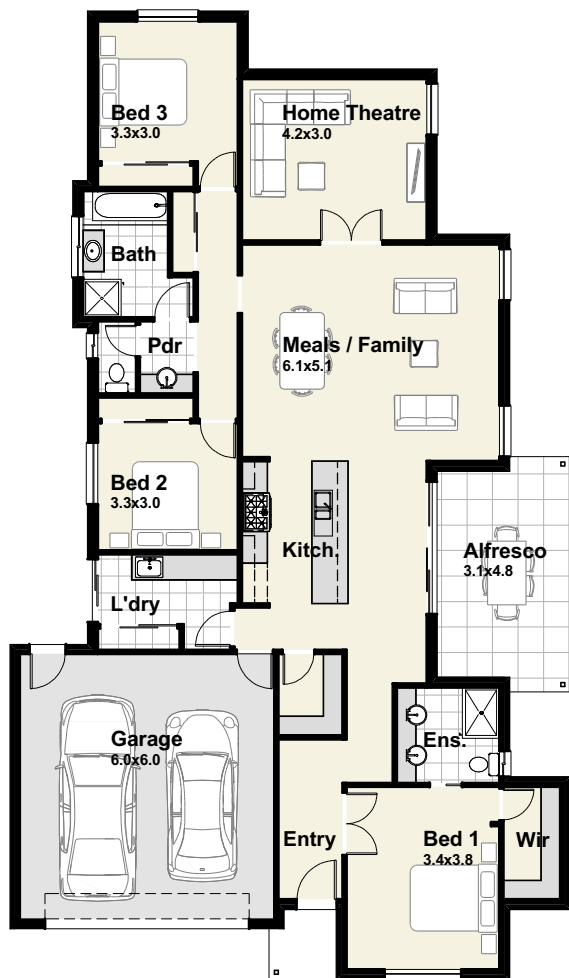

* Eco Facade Shown

Brunswick 232

© Copyright

Dimensions, photographs and sketches are approximate only and may include optional features. Check with your builder for standard inclusions.

Metropolitan Facade

Traditional Facade

Traditional Specifications

Residence	172.56m ²
Garage	40.74m ²
Porch	2.45m ²
Alfresco	16.28m ²
Total	232.03m²
Width	13.18m
Length	22.79m

3

2

2