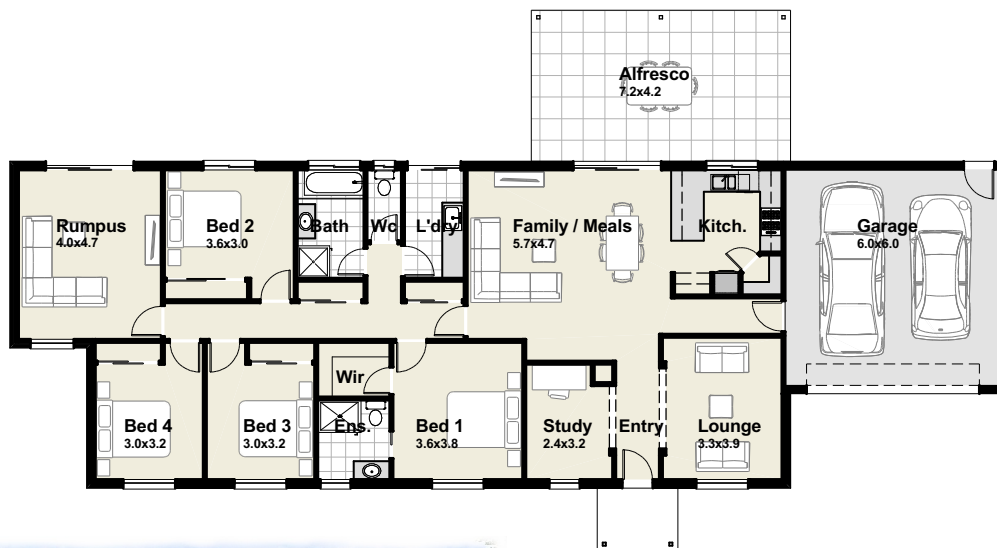

* Homestead Facade Shown

Brookfield 261

© Copyright

Urban Facade

Traditional Facade

Traditional Specifications

Residence	187.38m ²
Garage	40.12m ²
Alfresco	30.24m ²
Porch	3.92m ²
Total	261.66m²
Width	27.75m
Length	15.02m
	4
	2
	2

Dimensions, photographs and sketches are approximate only and may include optional features. Check with your builder for standard inclusions.