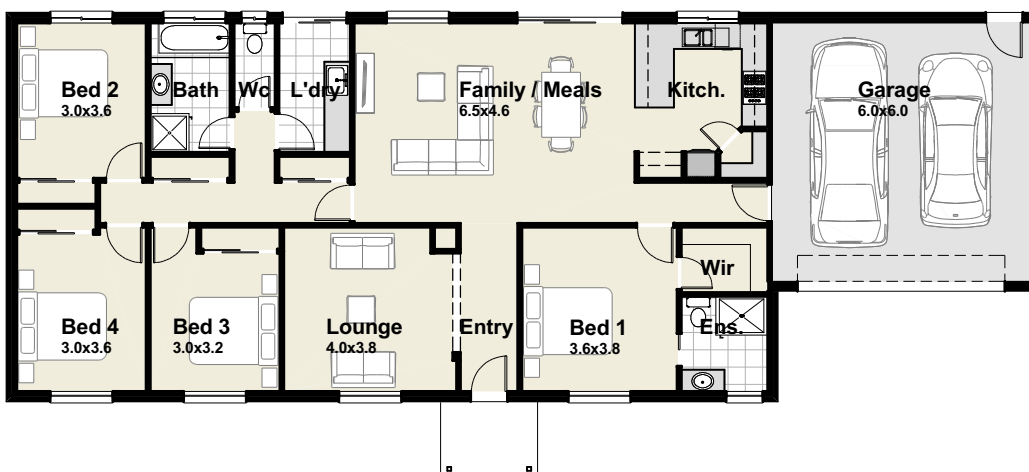

* Urban Facade Shown

Brookfield 203

© Copyright

Homestead Facade

Traditional Facade

Dimensions, photographs and sketches are approximate only and may include optional features. Check with your builder for standard inclusions.

Traditional Specifications

Residence	159.95m ²
Garage	40.12m ²
Porch	3.92m ²
Total	203.99m²
Width	23.93m
Length	12.61m
	4
	2
	2