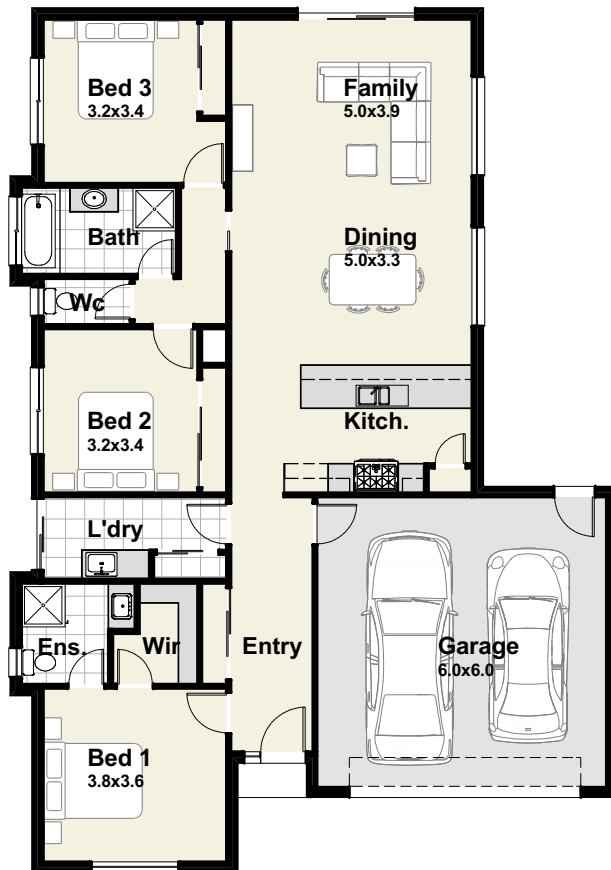

* Classic Facade Shown

Auburn 180

© Copyright

Traditional Facade

Urban Facade

Traditional Specifications

Residence	139.77m ²
Garage	39.52m ²
Porch	1.01m ²

Total 180.30m²

Width	12.59m
Length	17.96m

Dimensions, photographs and sketches are approximate only and may include optional features. Check with your builder for standard inclusions.